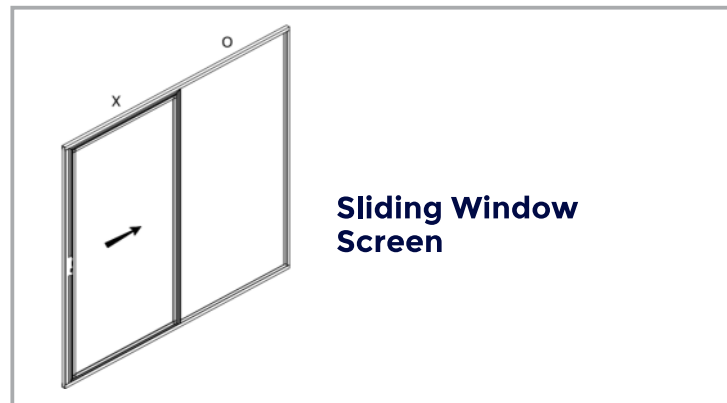

ENERGY EFFICIENT

INTERLOCKING PANEL DESIGN

FIBERGLASS WOVEN MESH

STOP PESTS

COLOUR MATCH

CLEAR VISION MESH

SUITABLE FOR ALL WEATHER

- Includes:
- * Single Door covering opening/full space of existing Sliding Door/window
 - * Single Top and Sill Track
 - * Standard Mesh Sheet - 900mm x 2000mm / 1800mm x 2000mm
 - * Midrails can be added for extra strength or visibility
 - * Hook Locking System With Anti-Lift
 - * 0.9mm Wire Diameter Black Stainless Steel SS316 Graded Mesh
 - * Side Locking Jamb

SECURITY SCREENS

SLIDING DOOR SCREENS

OXXO Double Sliding Door Screen (Centre Covering)

✔ Interlocking Panel Design

- 
0.9MM WIRE THICKNESS
- 
SOFT GLIDE & ANTI LIFT TECHNOLOGY
- 
FULL SECURITY PROTECTION
- 
HIGH GRADE SLAMLOCKS, DEAD LOCKS & 3POINT LOCKS
- 
ENERGY EFFICIENT
- 
INTERLOCKING PANEL DESIGN
- 
FIBERGLASS WOVEN MESH
- 
STOP PESTS
- 
COLOUR MATCH
- 
CLEAR VISION MESH
- 
SUITABLE FOR ALL WEATHER