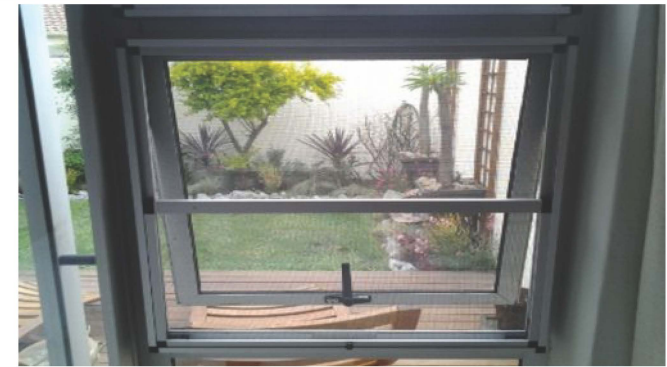

AMERICAN
shutters
and security
Your Window to Design

INSECT SCREENS

WINDOW SCREENS

Side Hung Screen for Window

- ✓ Made to fit any type of window system.

OX Sliding Screen for Window

- ✓ The design has no moving parts like a roll type screen and therefore minimal cleaning is required.

SECURITY SCREENS

HINGED DOOR SCREENS

Single Side Hung Door

- 
0.9MM WIRE THICKNESS
- 
SOFT GLIDE & ANTI LIFT TECHNOLOGY
- 
FULL SECURITY PROTECTION
- 
HIGH GRADE SLAMLOCKS, DEAD LOCKS & 3POINT LOCKS
- 
ENERGY EFFICIENT
- 
INTERLOCKING PANEL DESIGN
- 
FIBERGLASS WOVEN MESH
- 
STOP PESTS
- 
COLOUR MATCH
- 
CLEAR VISION MESH
- 
SUITABLE FOR ALL WEATHER

Includes:

- * Single Door hinged on frame covering opening space of existing Door
- * 3 or 4 sided Frame
- * Latch, Dead & 3Point Lock Locking System
- * Midrails can be added for extra strength or visibility
- * 0.9mm Wire Diameter Black Stainless Steel SS316 Graded Mesh
- * Standard Mesh Sheet - 900mm x 2000mm / 1800mm x 2000mm

SECURITY SCREENS

HINGED WINDOW SCREENS

Top/Side Hunge Secure Window

- ✓ A robust Design ensures a tough Security Screen
- ✓ Our Hinged Doors have a 3 point locking system
- ✓ Various Hardware Accessory options