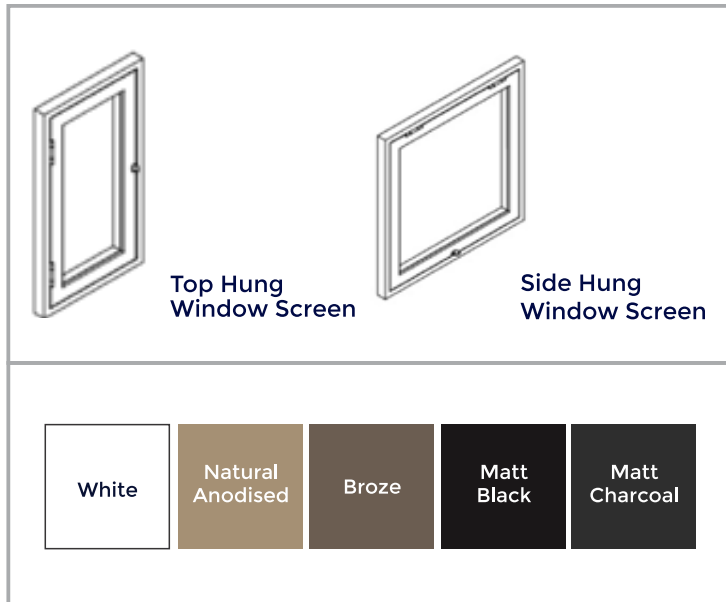

SECURITY SCREENS

HINGED DOOR SCREENS

Single Side Hung Door

- 
0.9MM WIRE THICKNESS
- 
SOFT GLIDE & ANTI LIFT TECHNOLOGY
- 
FULL SECURITY PROTECTION
- 
HIGH GRADE SLAMLOCKS, DEAD LOCKS & 3POINT LOCKS
- 
ENERGY EFFICIENT
- 
INTERLOCKING PANEL DESIGN
- 
FIBERGLASS WOVEN MESH
- 
STOP PESTS
- 
COLOUR MATCH
- 
CLEAR VISION MESH
- 
SUITABLE FOR ALL WEATHER

Includes:

- * Single Door hinged on frame covering opening space of existing Door
- * 3 or 4 sided Frame
- * Latch, Dead & 3Point Lock Locking System
- * Midrails can be added for extra strength or visibility
- * 0.9mm Wire Diameter Black Stainless Steel SS316 Graded Mesh
- * Standard Mesh Sheet - 900mm x 2000mm / 1800mm x 2000mm

SECURITY SCREENS

HINGED WINDOW SCREENS

Top/Side Hunge Secure Window

- ✓ A robust Design ensures a tough Security Screen
- ✓ Our Hinged Doors have a 3 point locking system
- ✓ Various Hardware Accessory options

COLOUR MATCH

CLEAR VISION MESH

SUITABLE FOR ALL WEATHER

Includes:

- * Single Door hinged on frame covering opening space of existing Window
- * 3 or 4 sided Frame
- * Latch, Dead or 3Point Lock Locking System
- * Midrails can be added for extra strength or visibility
- * 0.9mm Wire Diameter Black Stainless Steel SS316 Graded Mesh
- * Standard Mesh Sheet : 900mm x 2000mm / 1800mm x 2000mm