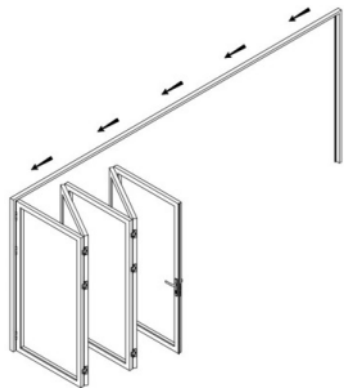

SECURITY SCREENS

SLIDING FOLDING SCREENS

Stacking Folding Door