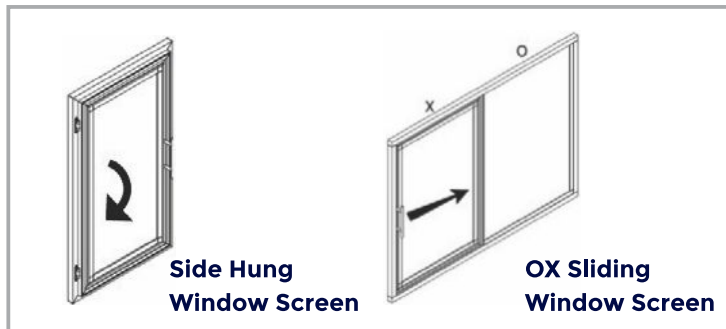

AMERICAN
shutters
and security
Your Window to Design

INSECT SCREENS

WINDOW SCREENS

Side Hung Screen for Window

- ✓ Made to fit any type of window system.

OX Sliding Screen for Window

- ✓ The design has no moving parts like a roll type screen and therefore minimal cleaning is required.

SECURITY SCREENS

HINGED DOOR SCREENS

Single Side Hung Door

- 
0.9MM WIRE THICKNESS
- 
SOFT GLIDE & ANTI LIFT TECHNOLOGY
- 
FULL SECURITY PROTECTION
- 
HIGH GRADE SLAMLOCKS, DEAD LOCKS & 3POINT LOCKS
- 
ENERGY EFFICIENT
- 
INTERLOCKING PANEL DESIGN
- 
FIBERGLASS WOVEN MESH
- 
STOP PESTS
- 
COLOUR MATCH
- 
CLEAR VISION MESH
- 
SUITABLE FOR ALL WEATHER

Includes:

- * Single Door hinged on frame covering opening space of existing Door
- * 3 or 4 sided Frame
- * Latch, Dead & 3Point Lock Locking System
- * Midrails can be added for extra strength or visibility
- * 0.9mm Wire Diameter Black Stainless Steel SS316 Graded Mesh
- * Standard Mesh Sheet - 900mm x 2000mm / 1800mm x 2000mm