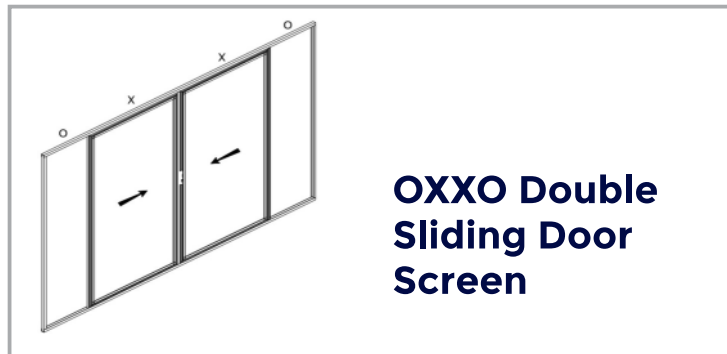

ENERGY EFFICIENT

INTERLOCKING PANEL DESIGN

FIBERGLASS WOVEN MESH

STOP PESTS

COLOUR MATCH

CLEAR VISION MESH

SUITABLE FOR ALL WEATHER

- Includes:
- * Single Door covering opening/full space of existing Sliding Door/window
 - * Single Top and Sill Track
 - * Standard Mesh Sheet - 900mm x 2000mm / 1800mm x 2000mm
 - * Midrails can be added for extra strength or visibility
 - * Hook Locking System With Anti-Lift
 - * 0.9mm Wire Diameter Black Stainless Steel SS316 Graded Mesh
 - * Side Locking Jamb

SECURITY SCREENS

SLIDING DOOR SCREENS

OXXO Double Sliding Door Screen (Centre Covering)

✔ Interlocking Panel Design

- 
0.9MM WIRE THICKNESS
- 
SOFT GLIDE & ANTI LIFT TECHNOLOGY
- 
FULL SECURITY PROTECTION
- 
HIGH GRADE SLAMLOCKS, DEAD LOCKS & 3POINT LOCKS
- 
ENERGY EFFICIENT
- 
INTERLOCKING PANEL DESIGN
- 
FIBERGLASS WOVEN MESH
- 
STOP PESTS
- 
COLOUR MATCH
- 
CLEAR VISION MESH
- 
SUITABLE FOR ALL WEATHER