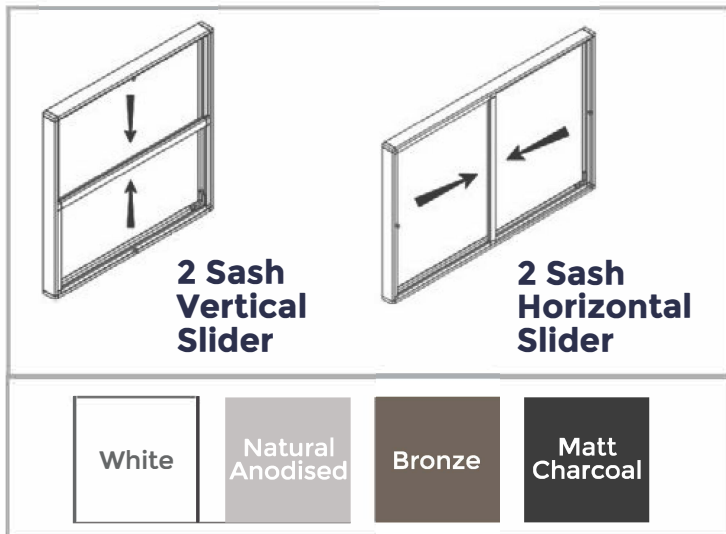

INSECT OR SECURITY SCREENS

WINDOW SCREENS

Benefits

- ✓ The Window Screens have been designed with a unique cornering system that is built with premium quality materials to ensure the best quality flyscreen in South Africa.

AMERICAN
shutters
and security
Your Window to Design

INSECT SCREENS

WINDOW SCREENS

Side Hung Screen for Window

- ✓ Made to fit any type of window system.

OX Sliding Screen for Window

- ✓ The design has no moving parts like a roll type screen and therefore minimal cleaning is required.

SECURITY SCREENS

HINGED DOOR SCREENS

Single Side Hung Door

- 
0.9MM WIRE THICKNESS
- 
SOFT GLIDE & ANTI LIFT TECHNOLOGY
- 
FULL SECURITY PROTECTION
- 
HIGH GRADE SLAMLOCKS, DEAD LOCKS & 3POINT LOCKS
- 
ENERGY EFFICIENT
- 
INTERLOCKING PANEL DESIGN
- 
FIBERGLASS WOVEN MESH
- 
STOP PESTS
- 
COLOUR MATCH
- 
CLEAR VISION MESH
- 
SUITABLE FOR ALL WEATHER

Includes:

- * Single Door hinged on frame covering opening space of existing Door
- * 3 or 4 sided Frame
- * Latch, Dead & 3Point Lock Locking System
- * Midrails can be added for extra strength or visibility
- * 0.9mm Wire Diameter Black Stainless Steel SS316 Graded Mesh
- * Standard Mesh Sheet - 900mm x 2000mm / 1800mm x 2000mm